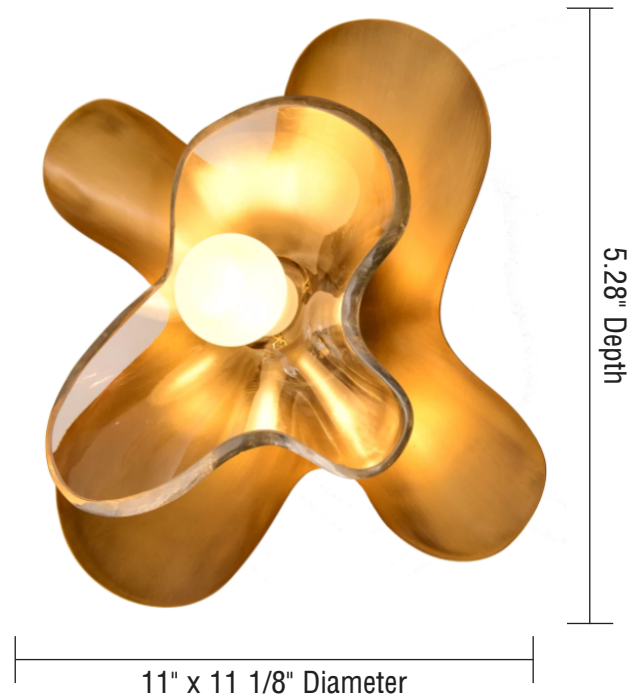

# SPEC SHEET

Item Number: Butterfly Wall Sconce

# DAINTE

**Series:** Butterfly Collection

**Product:** Wall Sconce

**Weight:** 3.75 lbs

**Material:** Brass, Glass

**Colors:** Brass, Custom finishes upon request

**Glass Color:**

**Clear:** BU-CLR-SCO

**Grey:** BU-GRY-SCO

**Green:** BU-GR-SCO

**Fixture Mounting:** Designed to be mounted on standard 4in. Electrical Box.

## Electric Information

**Socket:** G9

**Voltage specification:** AC120V-265V

**Wattage:** 1 x 4 W

**Color Temperature:** 3000K

**Dimming:** TRIAC

**CRI:** 85

**lumens:** 500