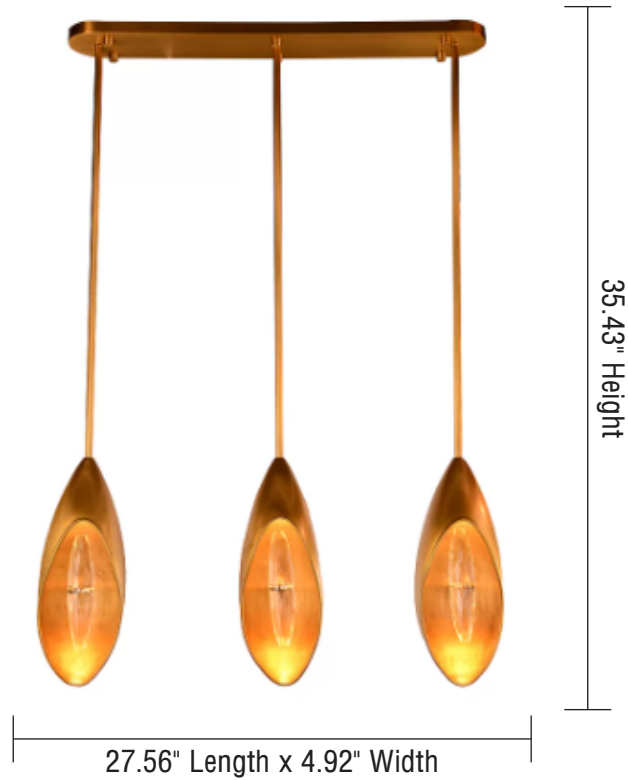

SPEC SHEET

Item Number: LI-PE3

DAINTE

Series: Lilly Collection

Product: Chandelier

Weight: 39.50 lbs

Material: Brass, Optical Crystal

Colors: Brass, Custom finishes upon request

Fixture Mounting: Designed to be mounted on standard 4in. Electrical Box.

Suspension: Ships with 35" inch length. Rope Height adjustable.

Rope: Higher length available for additional cost.

Electric Information

Socket: G9

Voltage specification: AC 100-265V

Wattage: 3 x 7 W

Color Temperature: 3000K

Dimming: TRIAC

CRI: 85

lumens: 2700 bulbs

LED Bulb Lifetime: 20,000 Hours